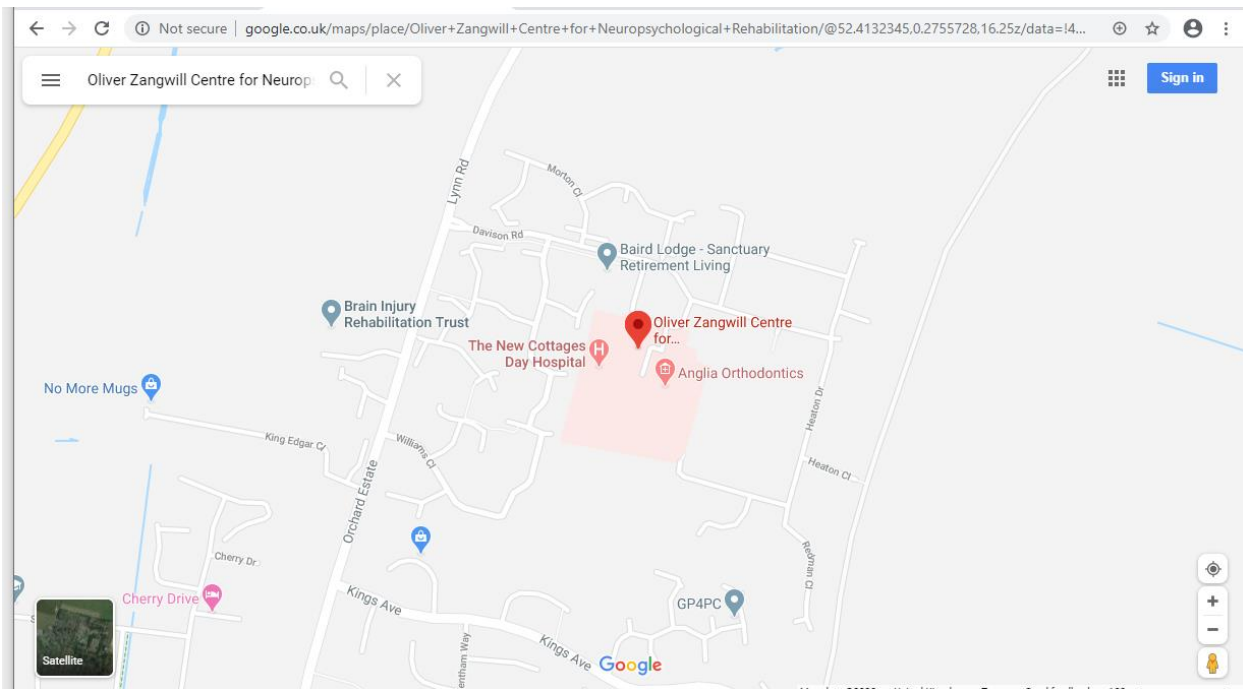

By Rail

Ely railway station is well served with regular trains from all directions. The Princess of Wales Hospital is a 10 minute taxi ride from the station.

By Air

Ely is a 60 minute drive from London Stansted Airport, taking the M11 and A10 - follow directions from A10 south as above. There is also a regular train service from the airport to Ely Station.